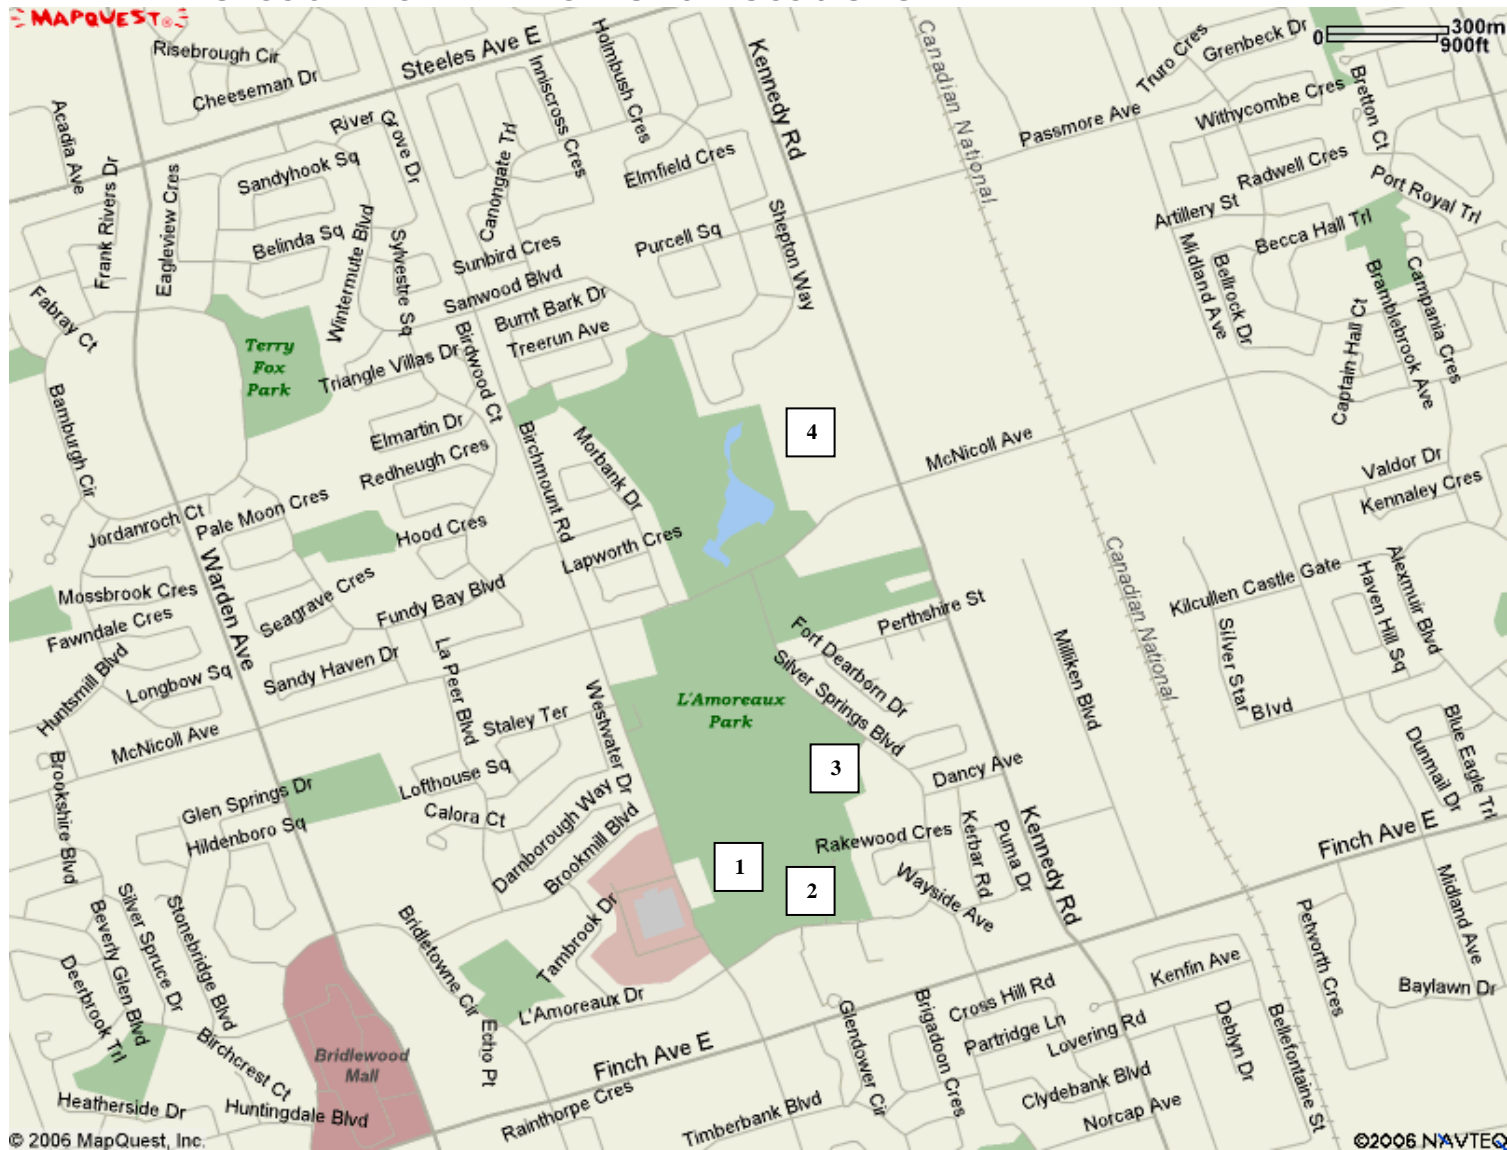

L'Amoreaux Park – Diamond Locations

<p>1 Diamond 1 (Stadium Diamond). Enter off Silver Springs Blvd, east of Birchmount Road.</p>	<p>2 Diamond 2, beside Stadium diamond</p>
<p>3 Diamond 3 Enter off Silver Springs Blvd north of Dancy Ave.</p>	<p>4 Diamond 4 at Mary Ward Catholic High School. Enter of McNicoll Ave. or of Kennedy Rd.</p>