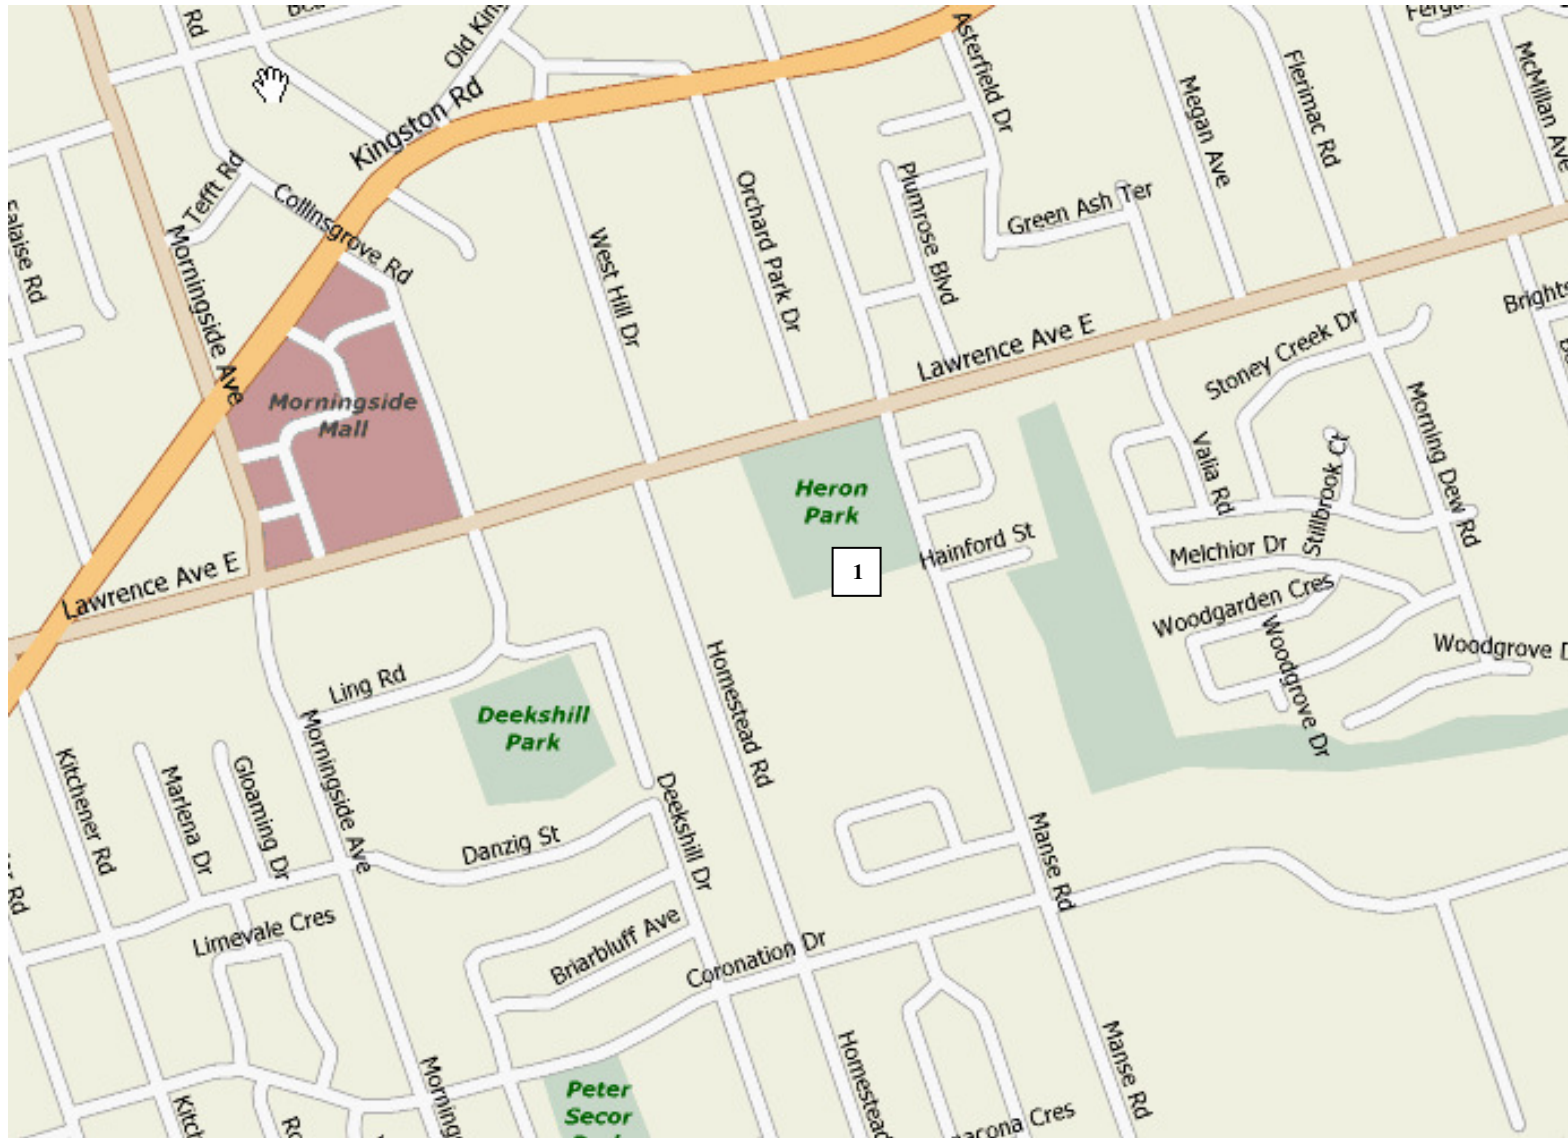

Heron Park Community Centre

1 Heron Park Community Centre: 292 Manse Road. East side of Manse Road, south of Lawrence Ave.