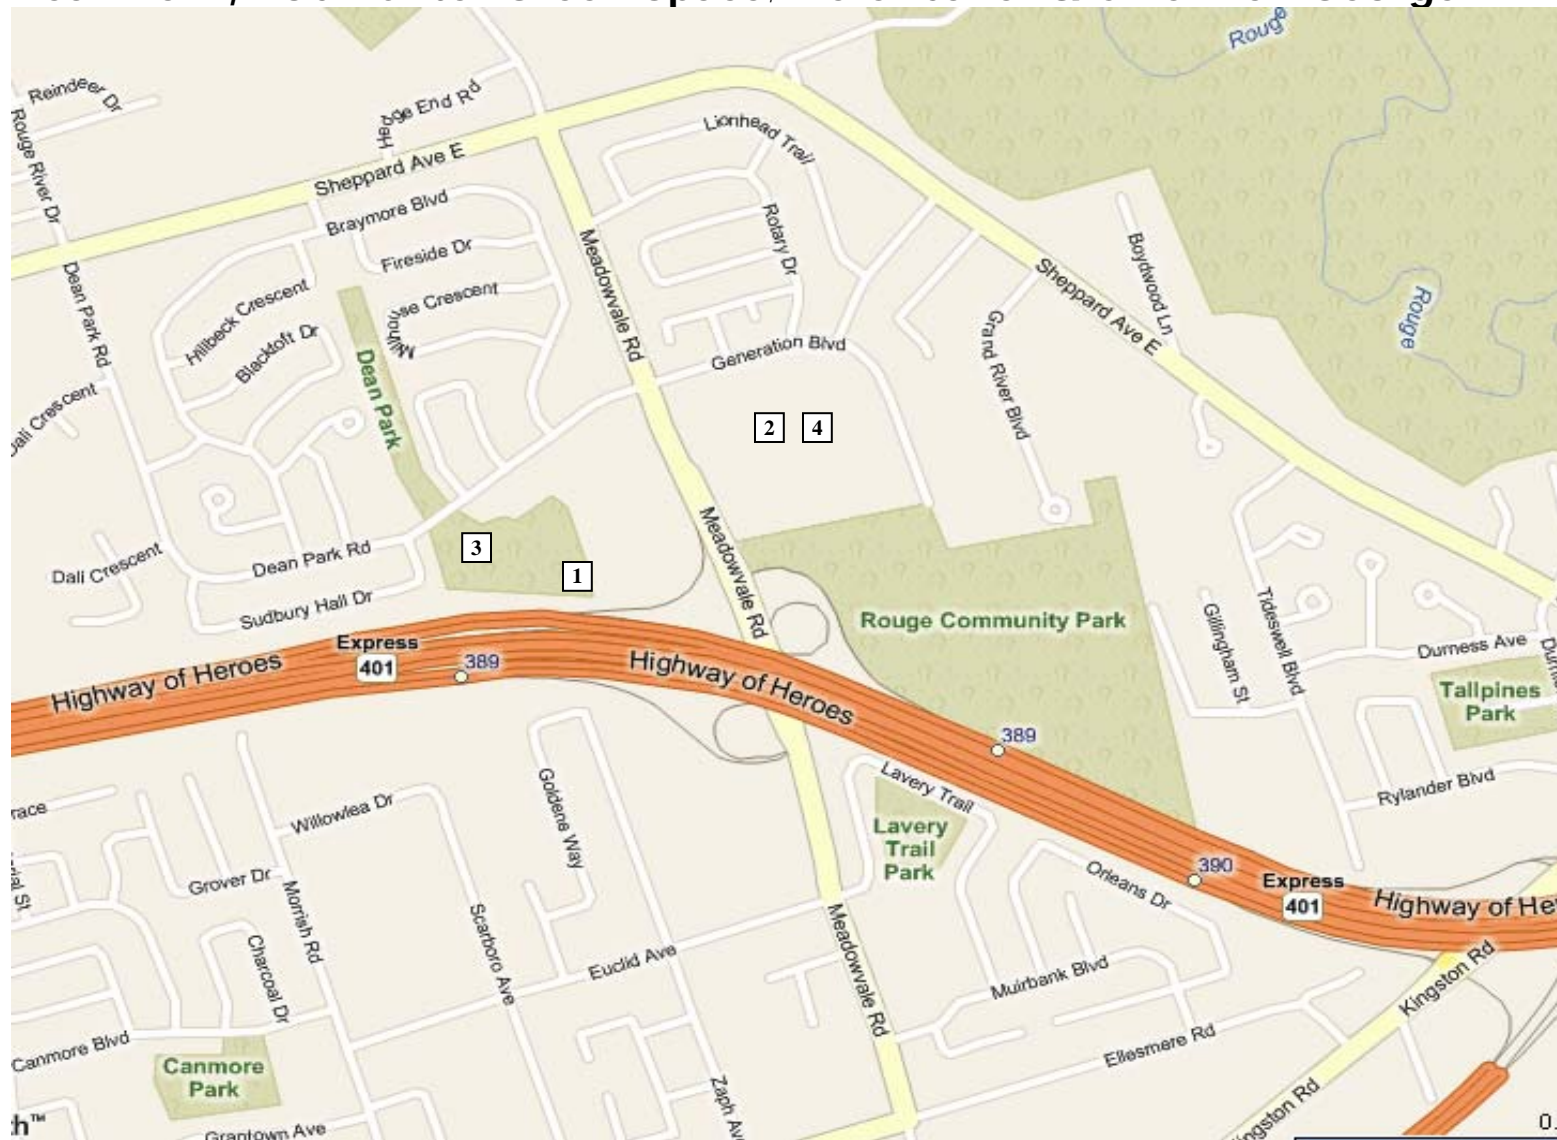

# Dean Park, Bob Hunter Green Space, Diefenbaker & Chief Dan George

1	<b>Dean Park Diamond</b> <b>Enter of Dean Park Road</b> <b>Diamond is in South East portion of field</b>
2	<b>Bob Hunter Green Space (205 Generation Blvd)</b>

3	<b>John Diefenbaker Public School</b> Diamond is in north west portion of field behind the school
4	<b>Chief Dan George Public School</b>